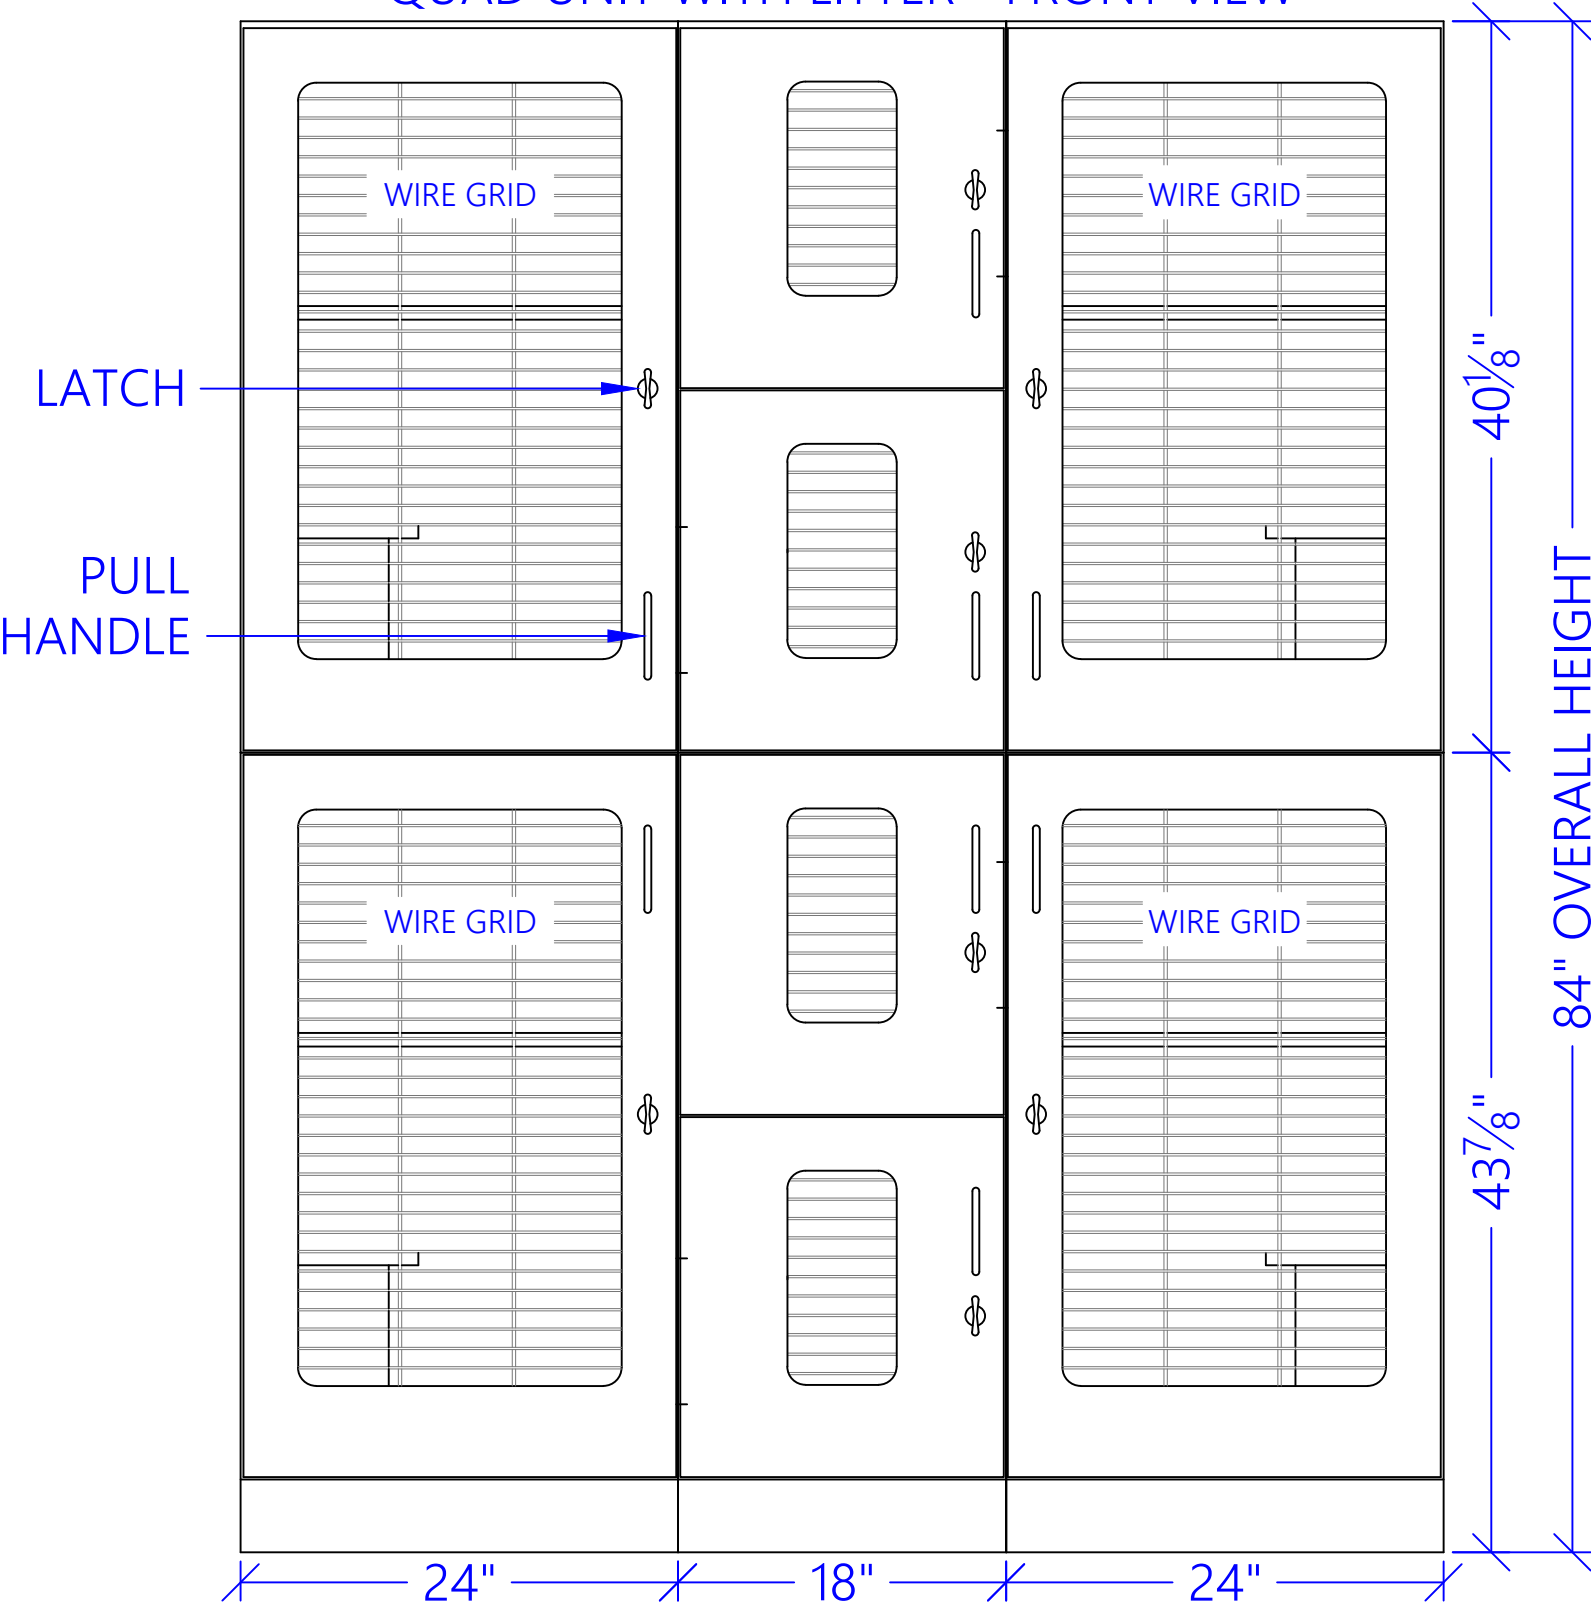

QUAD UNIT WITH LITTER - FRONT VIEW

ALL DOORS AVAILABLE WITH WIRE GRID OR TEMPERED GLASS. OPTIONAL REAR WINDOW IN LIVING AREA.